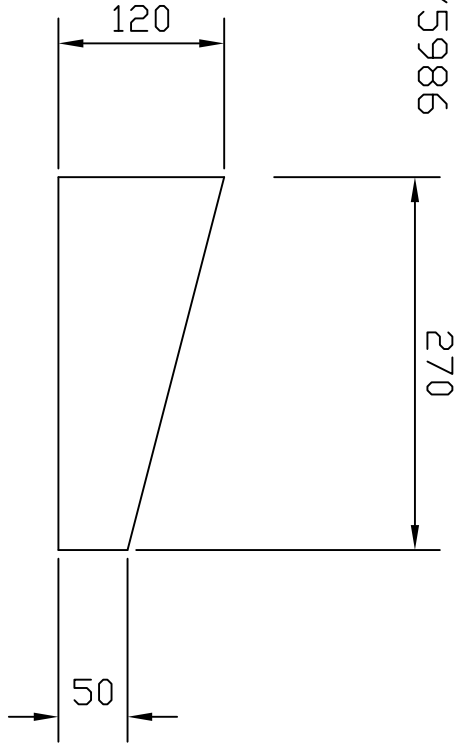

R CLAPHAM
Y5986

OUTBOARD SEAT BELTS
NEAR SIDE

DRG No 003