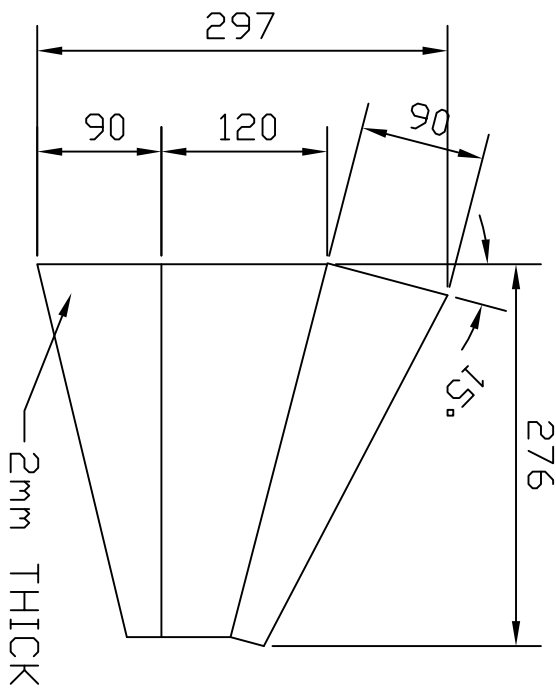

R CLAPHAM
Y5986

OUTBOARD SEAT BELTS
NEAR SIDE

DRG No 003